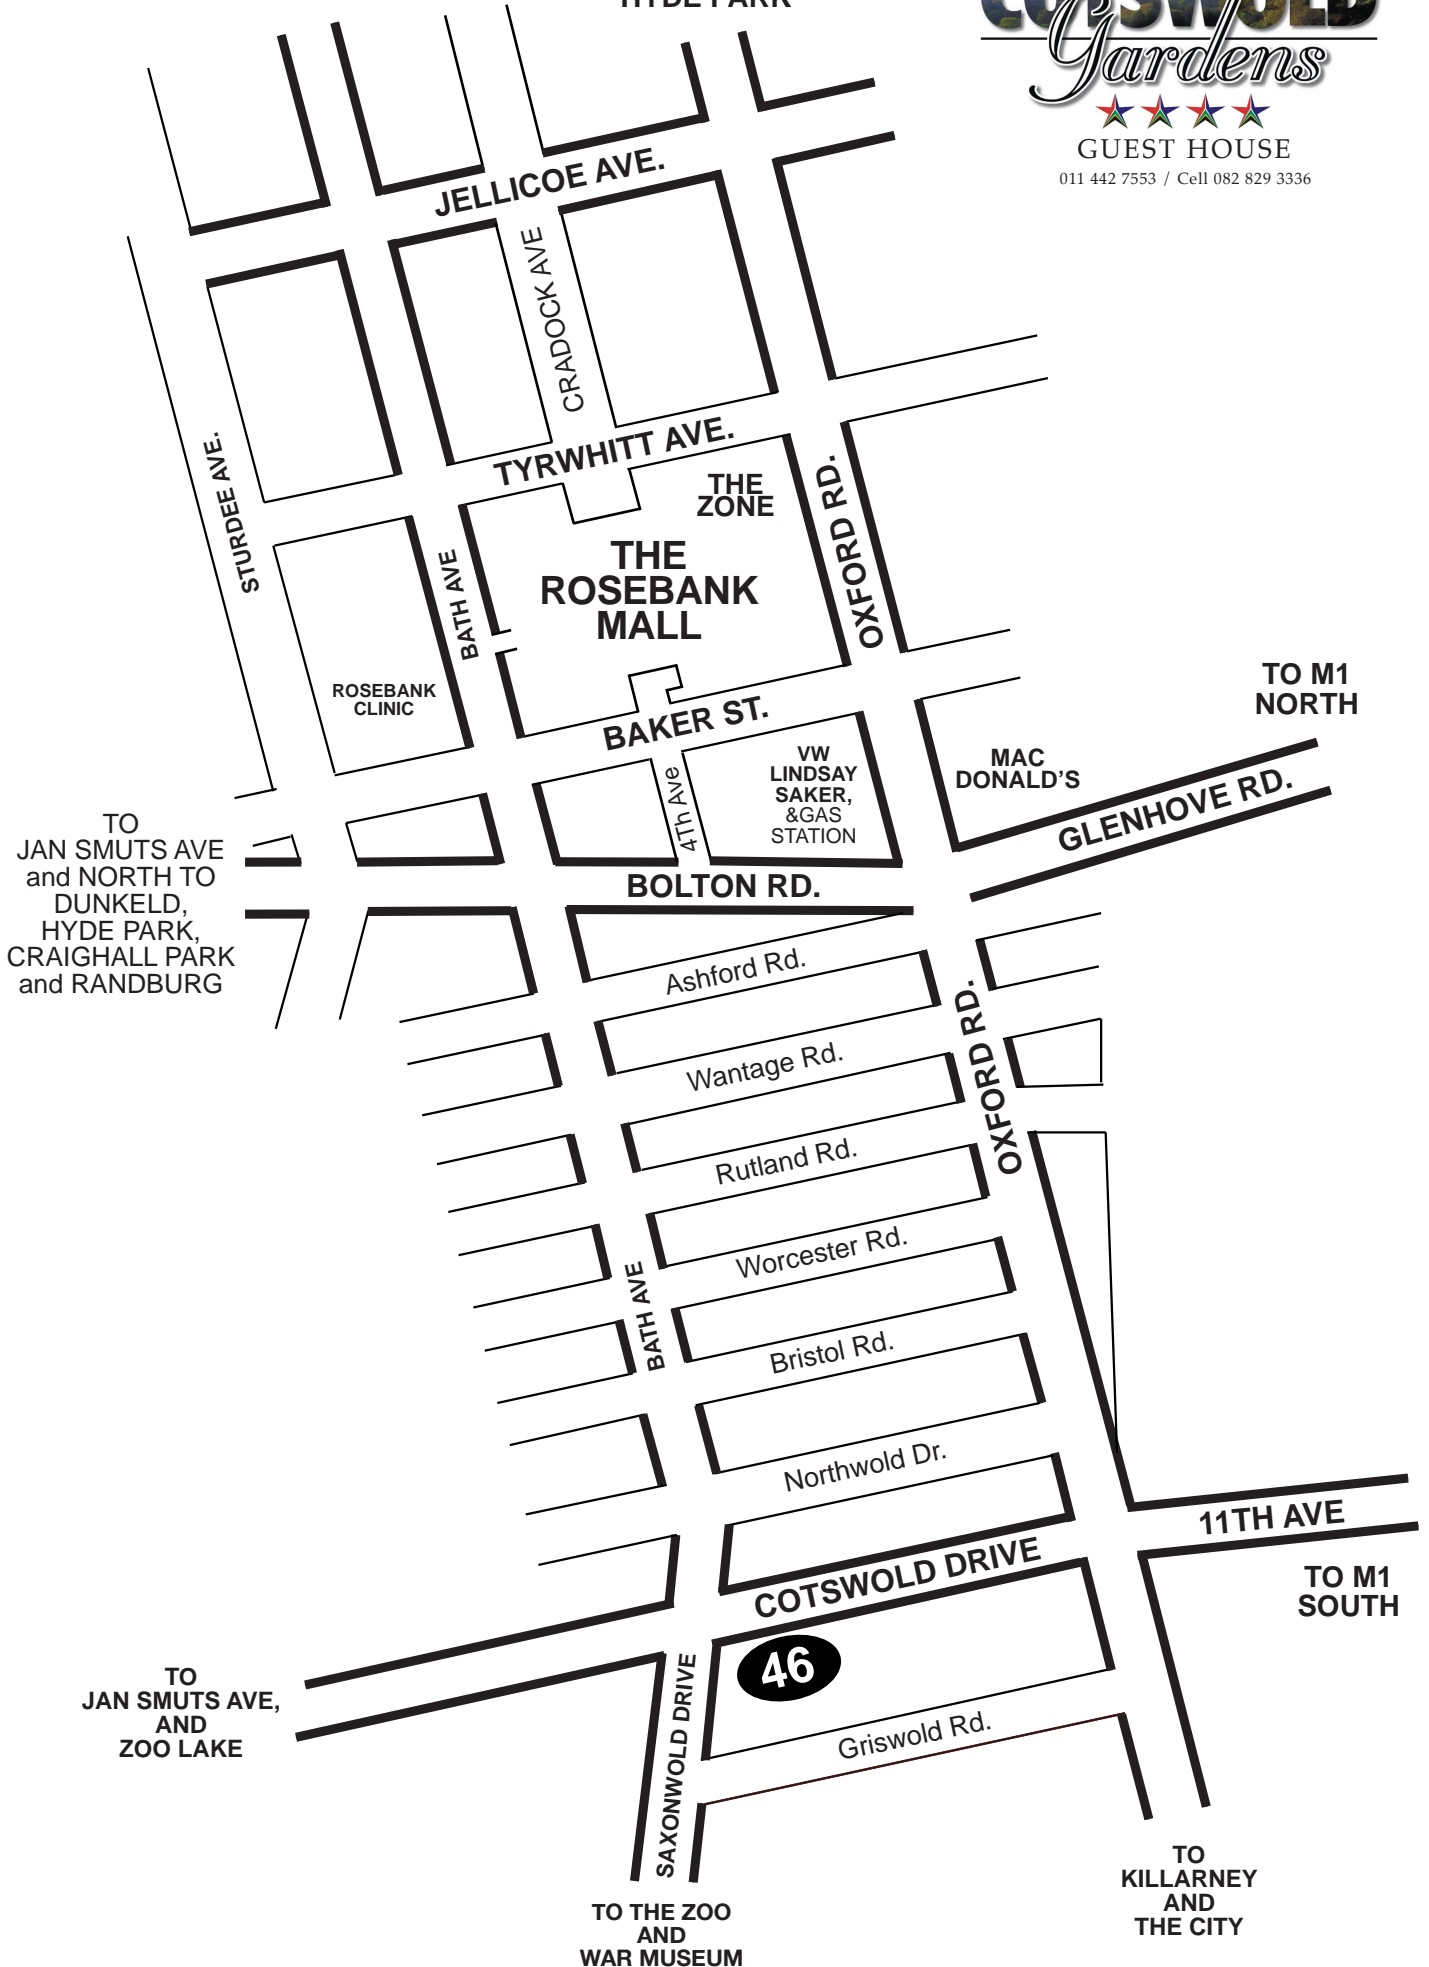

NORTH TO
SANDTON -
HYDE PARK

GUEST HOUSE

011 442 7553 / Cell 082 829 3336

TO
JAN SMUTS AVE
and NORTH TO
DUNKELD,
HYDE PARK,
CRAIGHALL PARK
and RANDBURG

TO M1
NORTH

TO THE ZOO
AND
WAR MUSEUM

TO
KILLARNEY
AND
THE CITY